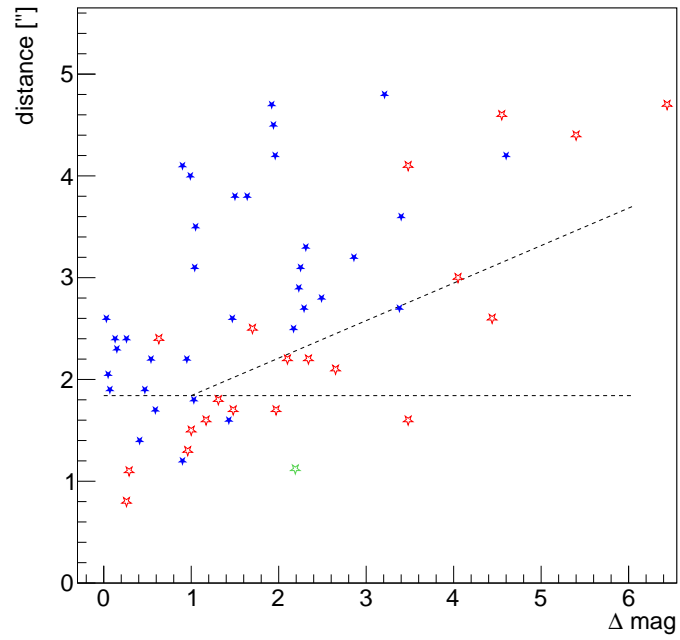

Takahashi 100DZ

Telementor C63/840