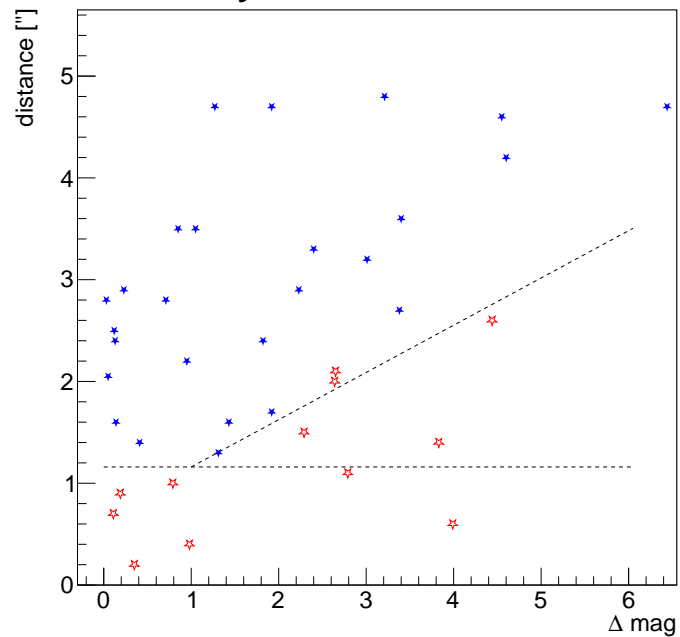

GSO 150/1200 at D=142mm

SkyWatcher ED100/900